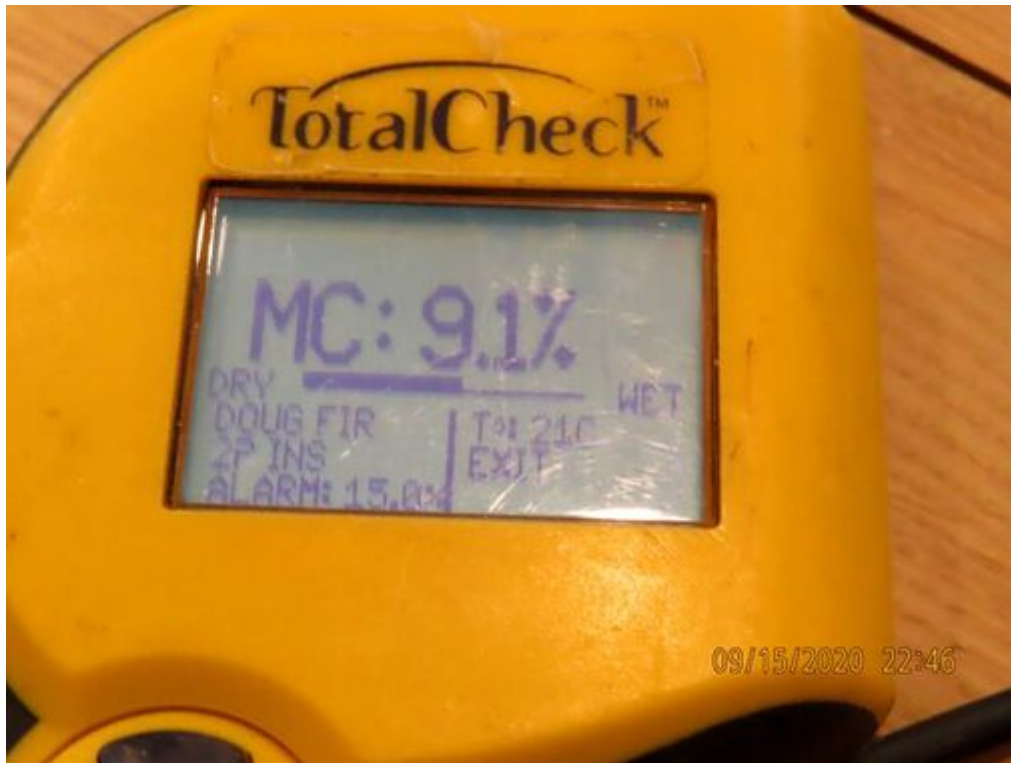

Steven Rockfeld Inc
103 Northgate Circle
Melville New York 11747

By Steven Rockfeld

Claim # n/a

Image # 32 of 64

M/c on the top of the plywood subfloor.

Steven Rockfeld Inc
103 Northgate Circle
Melville New York 11747