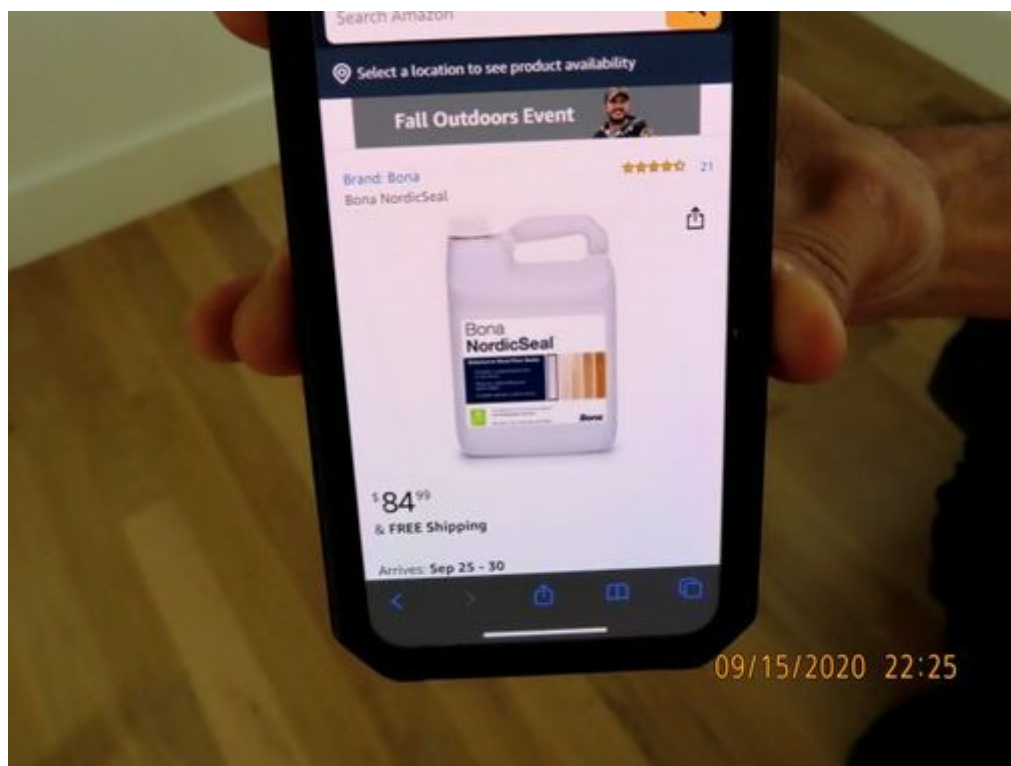

By Steven Rockfeld

Claim # n/a

Image # 7 of 64

Overall 10 board measurements.

Steven Rockfeld Inc
103 Northgate Circle
Melville New York 11747

By Steven Rockfeld

Claim # n/a

Image # 8 of 64