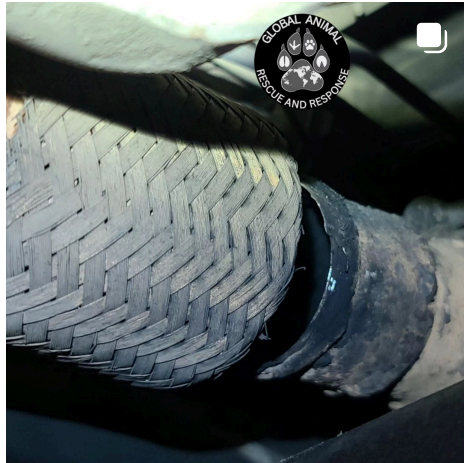

Instagram

Sign Up

Log In

Наименование	Кол	отв
een)		
	13	
train)		
red)